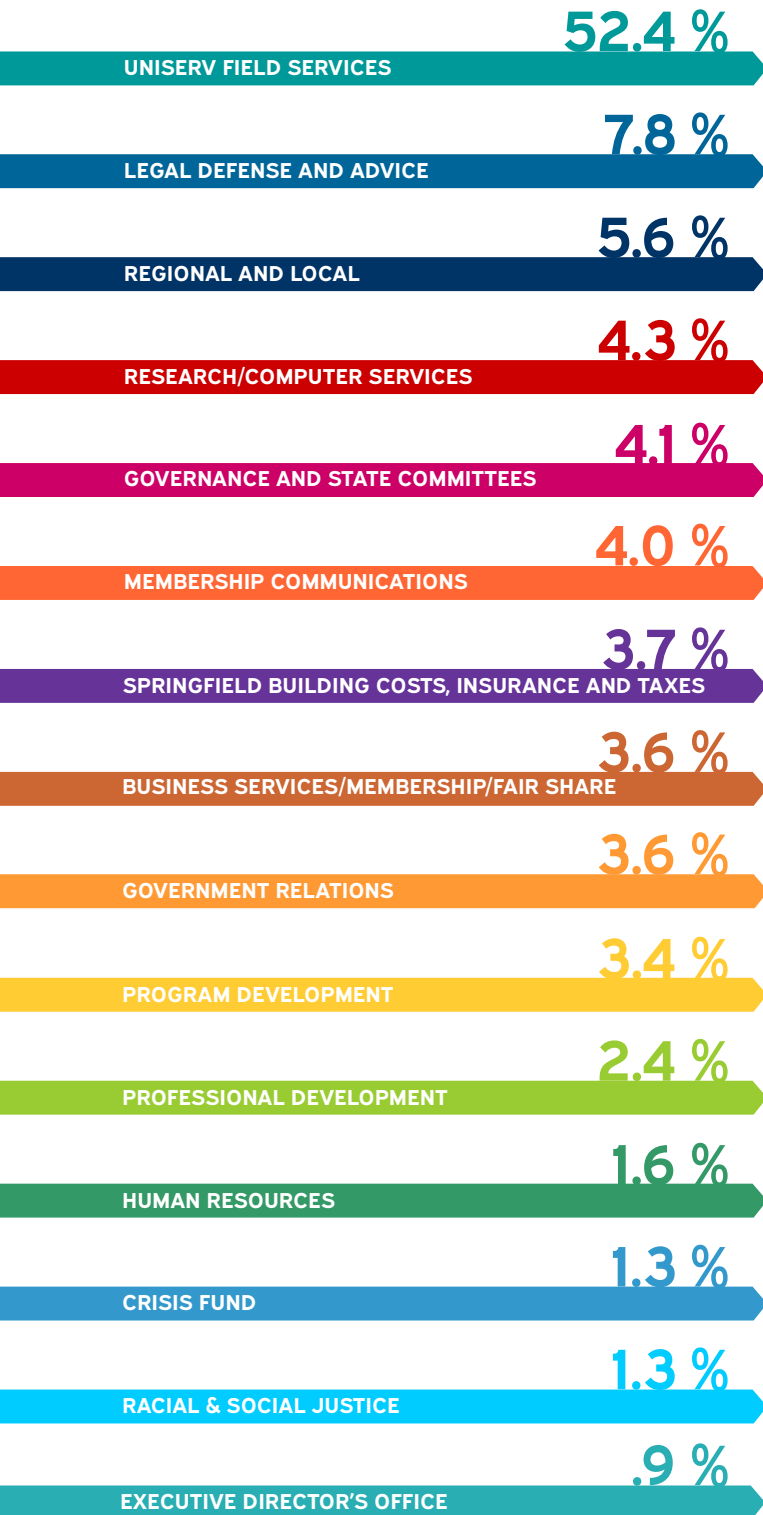

YOUR DUES DOLLAR BREAKDOWN

WHAT DO I GET FOR ONE IEA DUES DOLLAR?

**ILLINOIS
EDUCATION
ASSOCIATION**

How one IEA dues dollar is allocated to support and represent members and affiliates in their efforts to achieve IEA's mission.

Scan the QR code with your smart phone's camera for more information.

84 PERCENT OF EVERY DUES DOLLAR IS SPENT DIRECTLY REPRESENTING MEMBERS